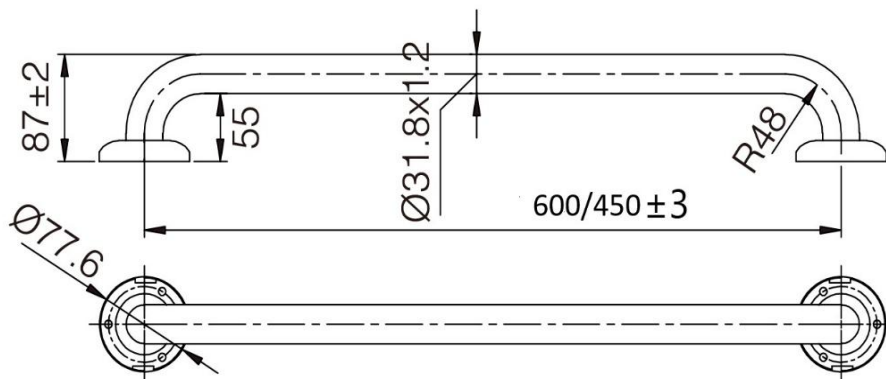

MOBI CARE 600/400 STRAIGHT GRAB RAIL

SPECIFICATIONS

TP GRAB600

TP GRAB400

Available in Stainless Steel or Matte Black Finish

304 Grade Stainless Steel

Complies with AS1428.1 requirements

WARRANTY INFORMATION: